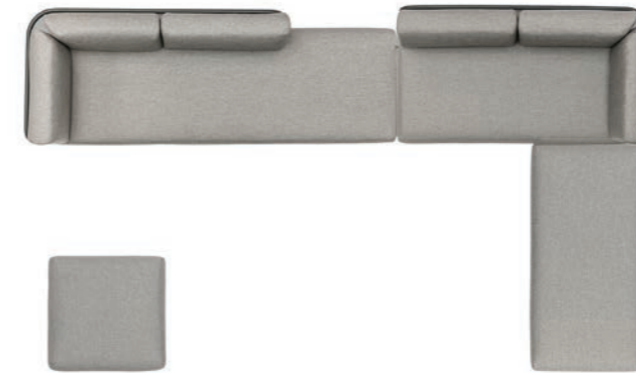

SET-UP N
Powder coated stainless steel/quick-dry foam/fabric

w408 d244 h80 cm

Cat.A fabric	Cat.B fabric
REF: B-setN-A 10 948 EUR	REF: B-setN-B 12 188 EUR

Protective cover
REF: CP-B-setN
1 269 EUR