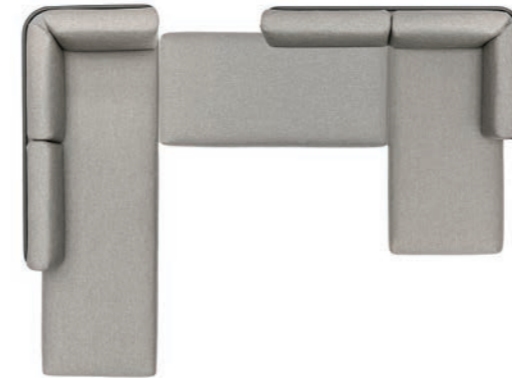

SET-UP M
Powder coated stainless steel/quick-dry foam/fabric

w328 d244 h80 cm

Cat.A fabric	Cat.B fabric
REF: B-setM-A 9 842 EUR	REF: B-setM-B 10 967 EUR

Protective cover
REF: CP-B-setM
1 133 EUR