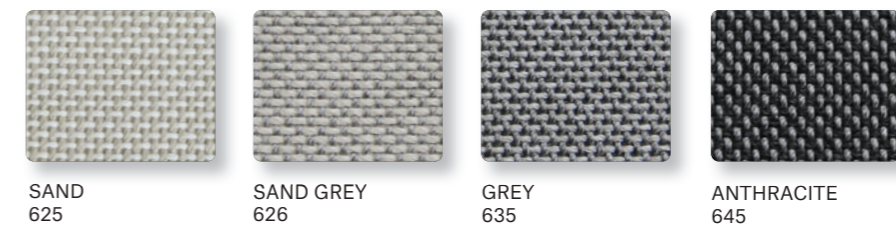

Tables up to 2m long
(including chairs)

Tables up to 3m long
(including chairs)

REF: PC-XL
399 EUR

REF: PC-XXL
499 EUR

COLOUR OPTIONS

FABRIC CATEGORY A | CREVIN VITA

FABRIC CATEGORY B | CREVIN BRISA

FABRIC CATEGORY B | CREVIN BORA BORA

FABRIC CATEGORY B | LIMONTA NEW HUBBLE

FABRIC CATEGORY B | LIMONTA GUN

FABRIC CATEGORY B | EXIT SOLAR

FABRIC CATEGORY C | KVADRAT PATIO

SAND 725 LIGHT GREY 735 TAUPE 717 ROSE 712 BRONZE 730

YELLOW 741 ORANGE 728 LIGHT BLUE 777 DEEP BLUE 779