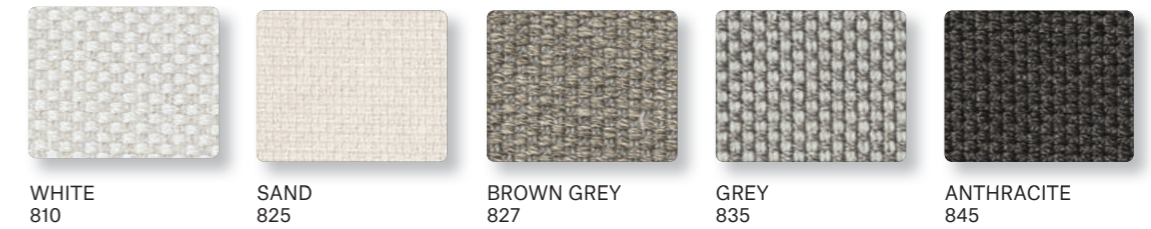

Tables up to 2m long
(including chairs)

Tables up to 3m long
(including chairs)

REF: PC-XL
399 EUR

REF: PC-XXL
499 EUR

COLOUR OPTIONS

FABRIC CATEGORY A | CREVIN VITA

FABRIC CATEGORY B | CREVIN BRISA

FABRIC CATEGORY B | CREVIN BORA BORA

FABRIC CATEGORY B | LIMONTA NEW HUBBLE

FABRIC CATEGORY B | LIMONTA GUN

FABRIC CATEGORY B | EXIT SOLAR

FABRIC CATEGORY C | KVADRAT PATIO

SAND 725 LIGHT GREY 735 TAUPE 717 ROSE 712 BRONZE 730

YELLOW 741 ORANGE 728 LIGHT BLUE 777 DEEP BLUE 779