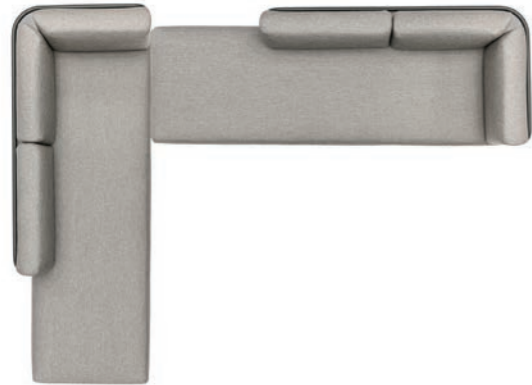

SET-UP K
Powder coated stainless steel/quick-dry foam/fabric

w328 d244 h80 cm

Cat.A fabric	Cat.B fabric
REF: B-setK-A 8 774 EUR	REF: B-setK-B 9 768 EUR

Protective cover
REF: CP-B-setK
793 EUR