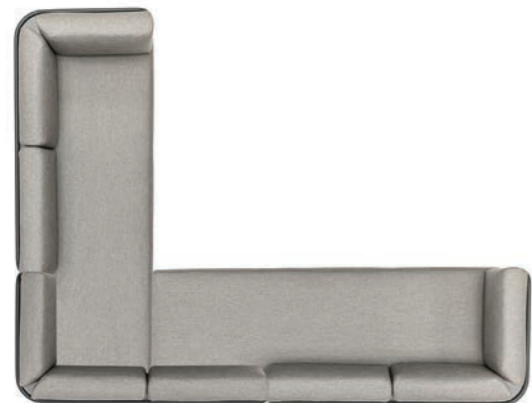

SET-UP R
Powder coated stainless steel/Dryf quick-dry eel foam/fabric

w328 d248 h80 cm

Cat.A fabric	Cat.B fabric
REF: B-setR-A 10 545 EUR	REF: B-setR-B 11 737 EUR

Protective cover
REF: CP-B-setR
793 EUR