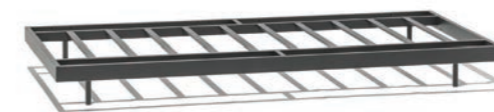

TWO-SEATER FRAME
Powder coated stainless steel

w178 d89 h19 cm | 24 kg

REF: DOF2
1 032 EUR